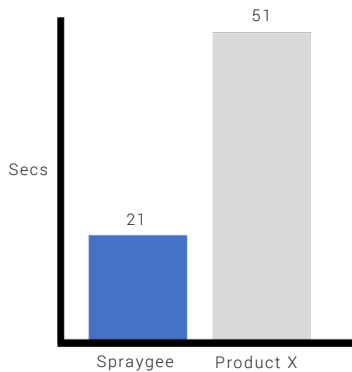

**SPECIFICATIONS**

Item	Order No.
Spraygee	4132-940029
Spraygee Pad (26cm x 8cm)	4132-960010

**HANDY**

Rubberised Handle and grooves for easy handling

**REMOVABLE PADS**

Washable spraygee pads allows repeated usage

**CLEANS EFFECTIVELY**

Spraygee microfiber pad cleans and absorbs well

**EFFORTLESS CLEANING**

Leaves surface dry immediately after cleaning