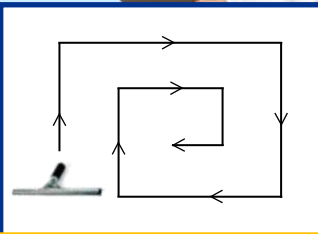

Rag to absorb waste glass cleaner flow off