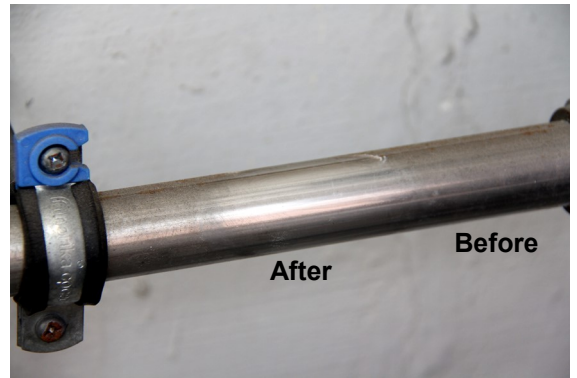

## Cream Cleaner (214)

**Powerful & Concentrated**

500 mL 0880-C-Cleaner

Cream Cleaner is a scouring cream cleaner that contains millions of micro scrubbing beads to deliver effective scouring and cleaning results. It is made with non-toxic ingredients, useful for many surfaces to remove stubborn stains, light rust and also polishes metal. Cream Cleaner is gentle on hands and gives you immediate results.

### 5 Important Benefits

- ✓ pH10 formulation, gentle on hands
- ✓ Non-toxic ingredients
- ✓ Great cleaning results
- ✓ Does not scratch ceramic, stainless steel, enamel etc
- ✓ Competitively priced

Metal Railings